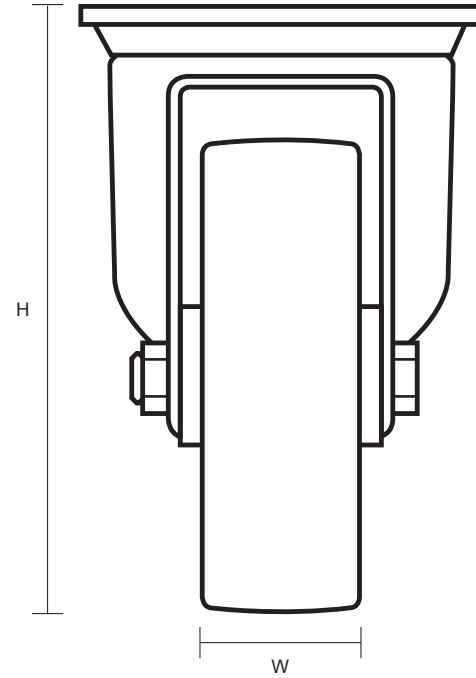

SS-125-NYB (125mm Swivel Top Plate Castor White Nylon Wheel)

Castor Dimensions - Key		
D	Wheel Diameter	125mm
L	Plate Dimension Length (mm)	105mm
L1	Plate Dimension Width (mm)	85mm
C	Plate Hole Centers length (mm)	80mm
C1	Plate Hole Centers width (mm)	60mm
D1	Plate Hole Diameter (mm)	8mm
H	Total Castor Height (mm)	155mm
W	Tread Width (mm)	38mm
R	Swivel Radius (mm)	105mm