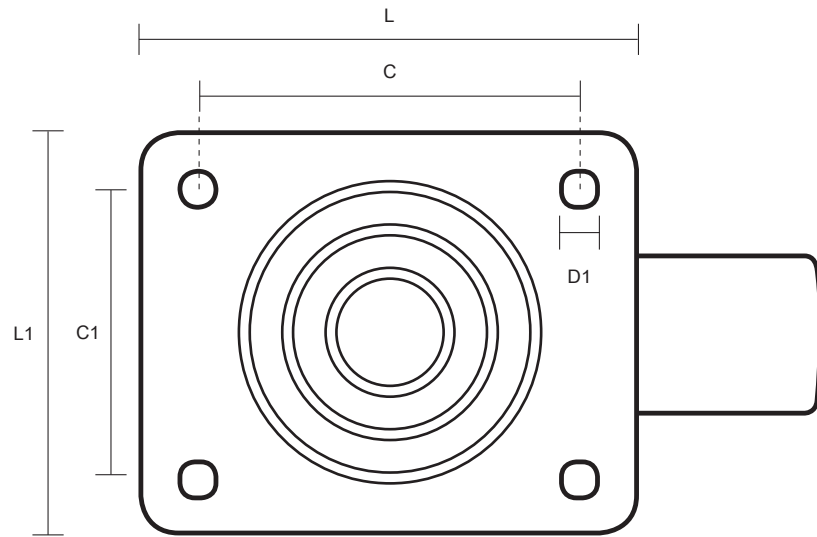

SS-125-NYB (125mm Swivel Top Plate Castor White Nylon Wheel)

Castor Dimensions - Key		
D	Wheel Diameter	125mm
L	Plate Dimension Length (mm)	105mm
L1	Plate Dimension Width (mm)	85mm
C	Plate Hole Centers length (mm)	80mm
C1	Plate Hole Centers width (mm)	60mm
D1	Plate Hole Diameter (mm)	8mm
H	Total Castor Height (mm)	155mm
W	Tread Width (mm)	38mm
R	Swivel Radius (mm)	105mm