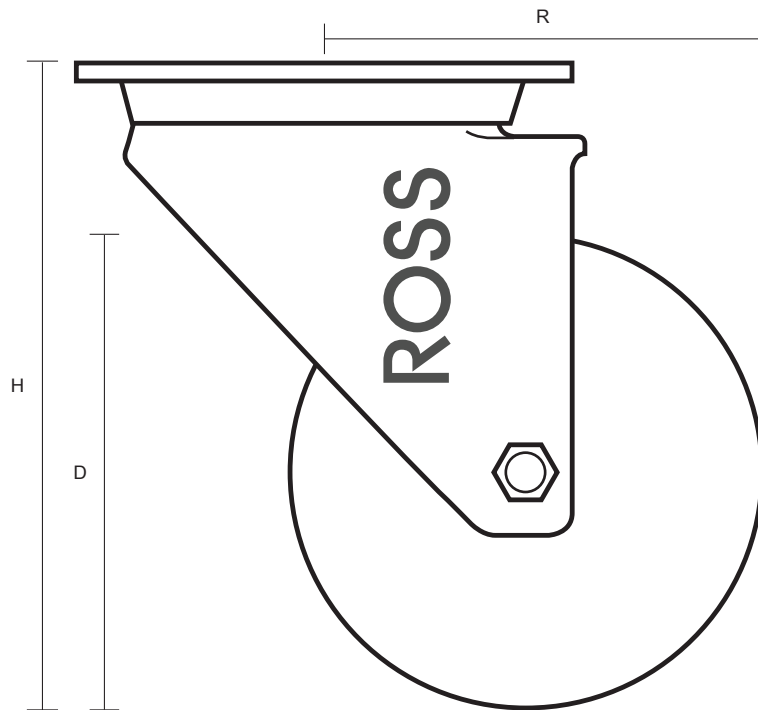

SS-125-NYB (125mm Swivel Top Plate Castor White Nylon Wheel)

Castor Dimensions - Key		
D	Wheel Diameter	125mm
L	Plate Dimension Length (mm)	105mm
L1	Plate Dimension Width (mm)	85mm
C	Plate Hole Centers length (mm)	80mm
C1	Plate Hole Centers width (mm)	60mm
D1	Plate Hole Diameter (mm)	8mm
H	Total Castor Height (mm)	155mm
W	Tread Width (mm)	38mm
R	Swivel Radius (mm)	105mm